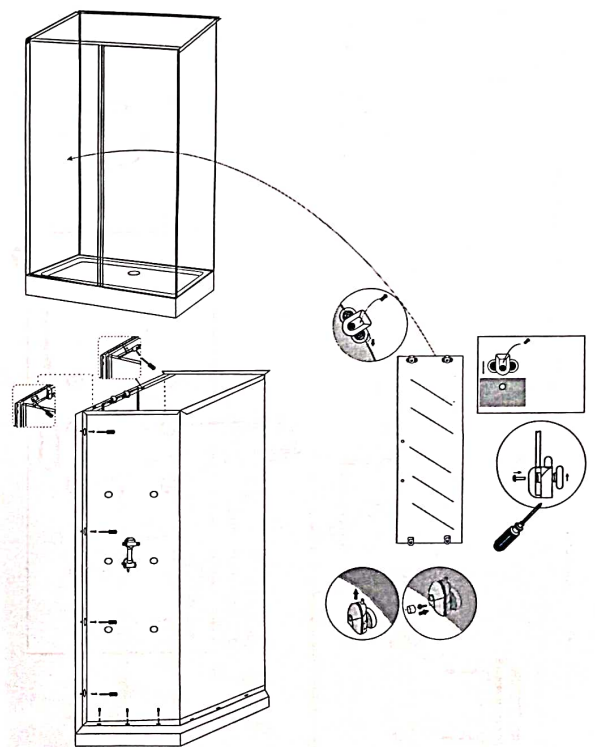

◀ Shower Cabin ▶