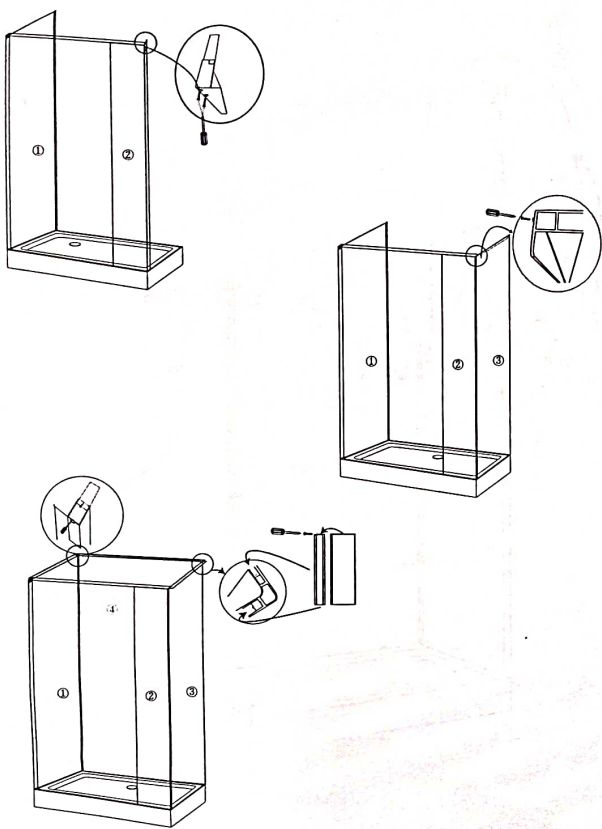

## INSTALLATION INSTRUCTION

**MODEL: WG 2024**

**SIZE: 120 X 80 X 215 CM**

◀ Shower Cabin ▶

01

◀ Shower Cabin ▶

02

◀ Shower Cabin ▶