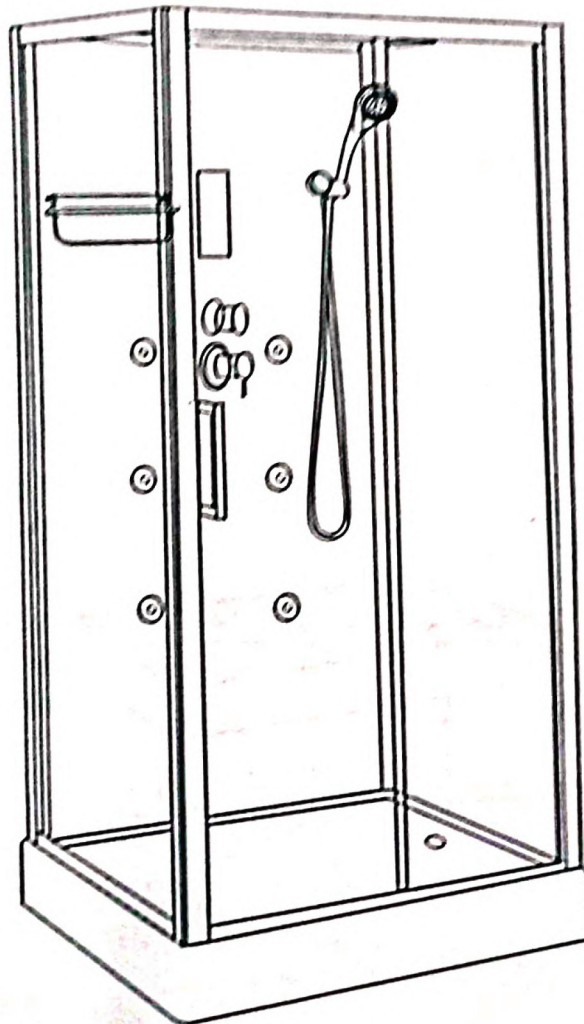

## INSTALLATION INSTRUCTION

**MODEL: WG 2024**

**SIZE: 120 X 80 X 215 CM**

◀ Shower Cabin ▶

01

◀ Shower Cabin ▶

02

◀ Shower Cabin ▶