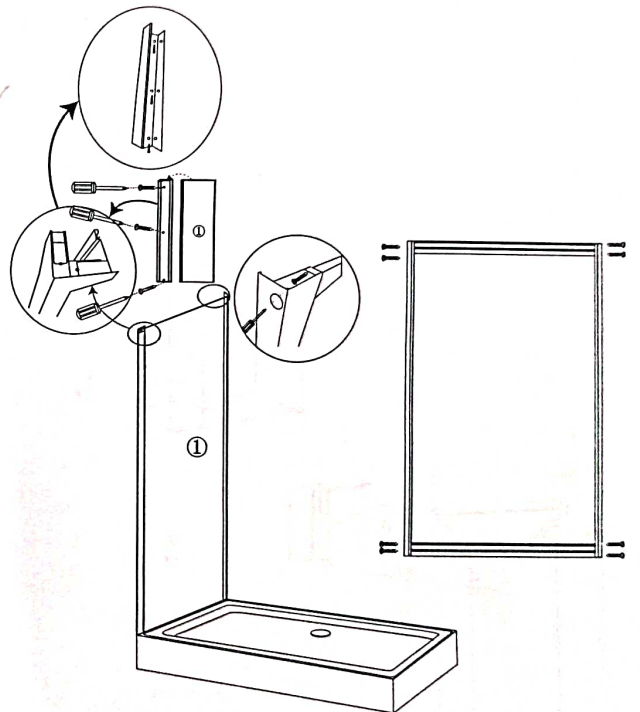

## INSTALLATION INSTRUCTION

**MODEL: WG 2024**

**SIZE: 120 X 80 X 215 CM**

◀ Shower Cabin ▶

01

◀ Shower Cabin ▶

02

◀ Shower Cabin ▶