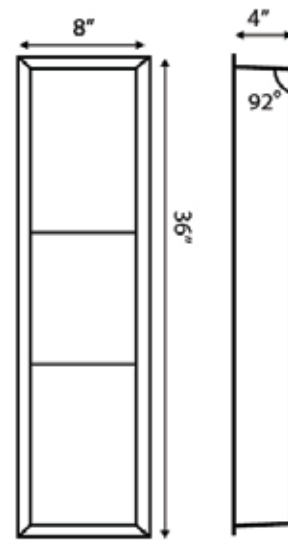

Color : Matt Black + Chrome

Soap Holder
(WG-B19CB)

Color : Matt Black + Chrome

Towel Shelf
(WG-B20CB)

Color : Matt Black + Chrome

Toiletry Shelves Collection

Colors Available in (Matt Black)

Toiletry Shelf A
(WG-TS01MB)
Double shelf size : 2ft x 1ft

Toiletry Shelf B
(WG-TS02MB)
Triple shelf size : 3ft x 8in

LINEAR DRAIN

Linear Floor Drain Collection

Colors Available in (Chrome, Matt Black, Gold & Rose Gold)

Linear Drain - 01

Size : 120 x 120 mm

Linear Drain - 02

Size : (A)450 x 100 mm | (B)600 x 100 mm | (C)750 x 100 mm

Linear Drain - 03

Size : (A)450 x 100 mm | (B)600 x 100 mm | (C)750 x 100 mm

WovēnGold
pamper your senses

Scan to Download Catalogue

HEALTH | HYGIENE | HAPPINESS