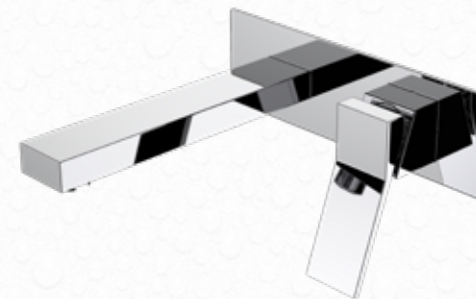

**Basin Mixer
(WG-B615CP)**

Single lever Wall mounted basin mixer