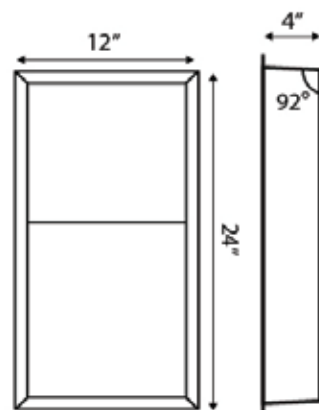

Color : Matt Black + Chrome

Soap Holder
(WG-B19CB)

Color : Matt Black + Chrome

Towel Shelf
(WG-B20CB)

Color : Matt Black + Chrome

Toiletry Shelves Collection

Colors Available in (Matt Black)

Toiletry Shelf A
(WG-TS01MB)
Double shelf size : 2ft x 1ft

Toiletry Shelf B
(WG-TS02MB)
Triple shelf size : 3ft x 8in

LINEAR DRAIN

Linear Floor Drain Collection

Colors Available in (Chrome, Matt Black, Gold & Rose Gold)

Linear Drain - 01

Size : 120 x 120 mm

Linear Drain - 02

Size : (A)450 x 100 mm | (B)600 x 100 mm | (C)750 x 100 mm

Linear Drain - 03

Size : (A)450 x 100 mm | (B)600 x 100 mm | (C)750 x 100 mm

WovēnGold
pamper your senses

Scan to Download Catalogue

HEALTH | HYGIENE | HAPPINESS