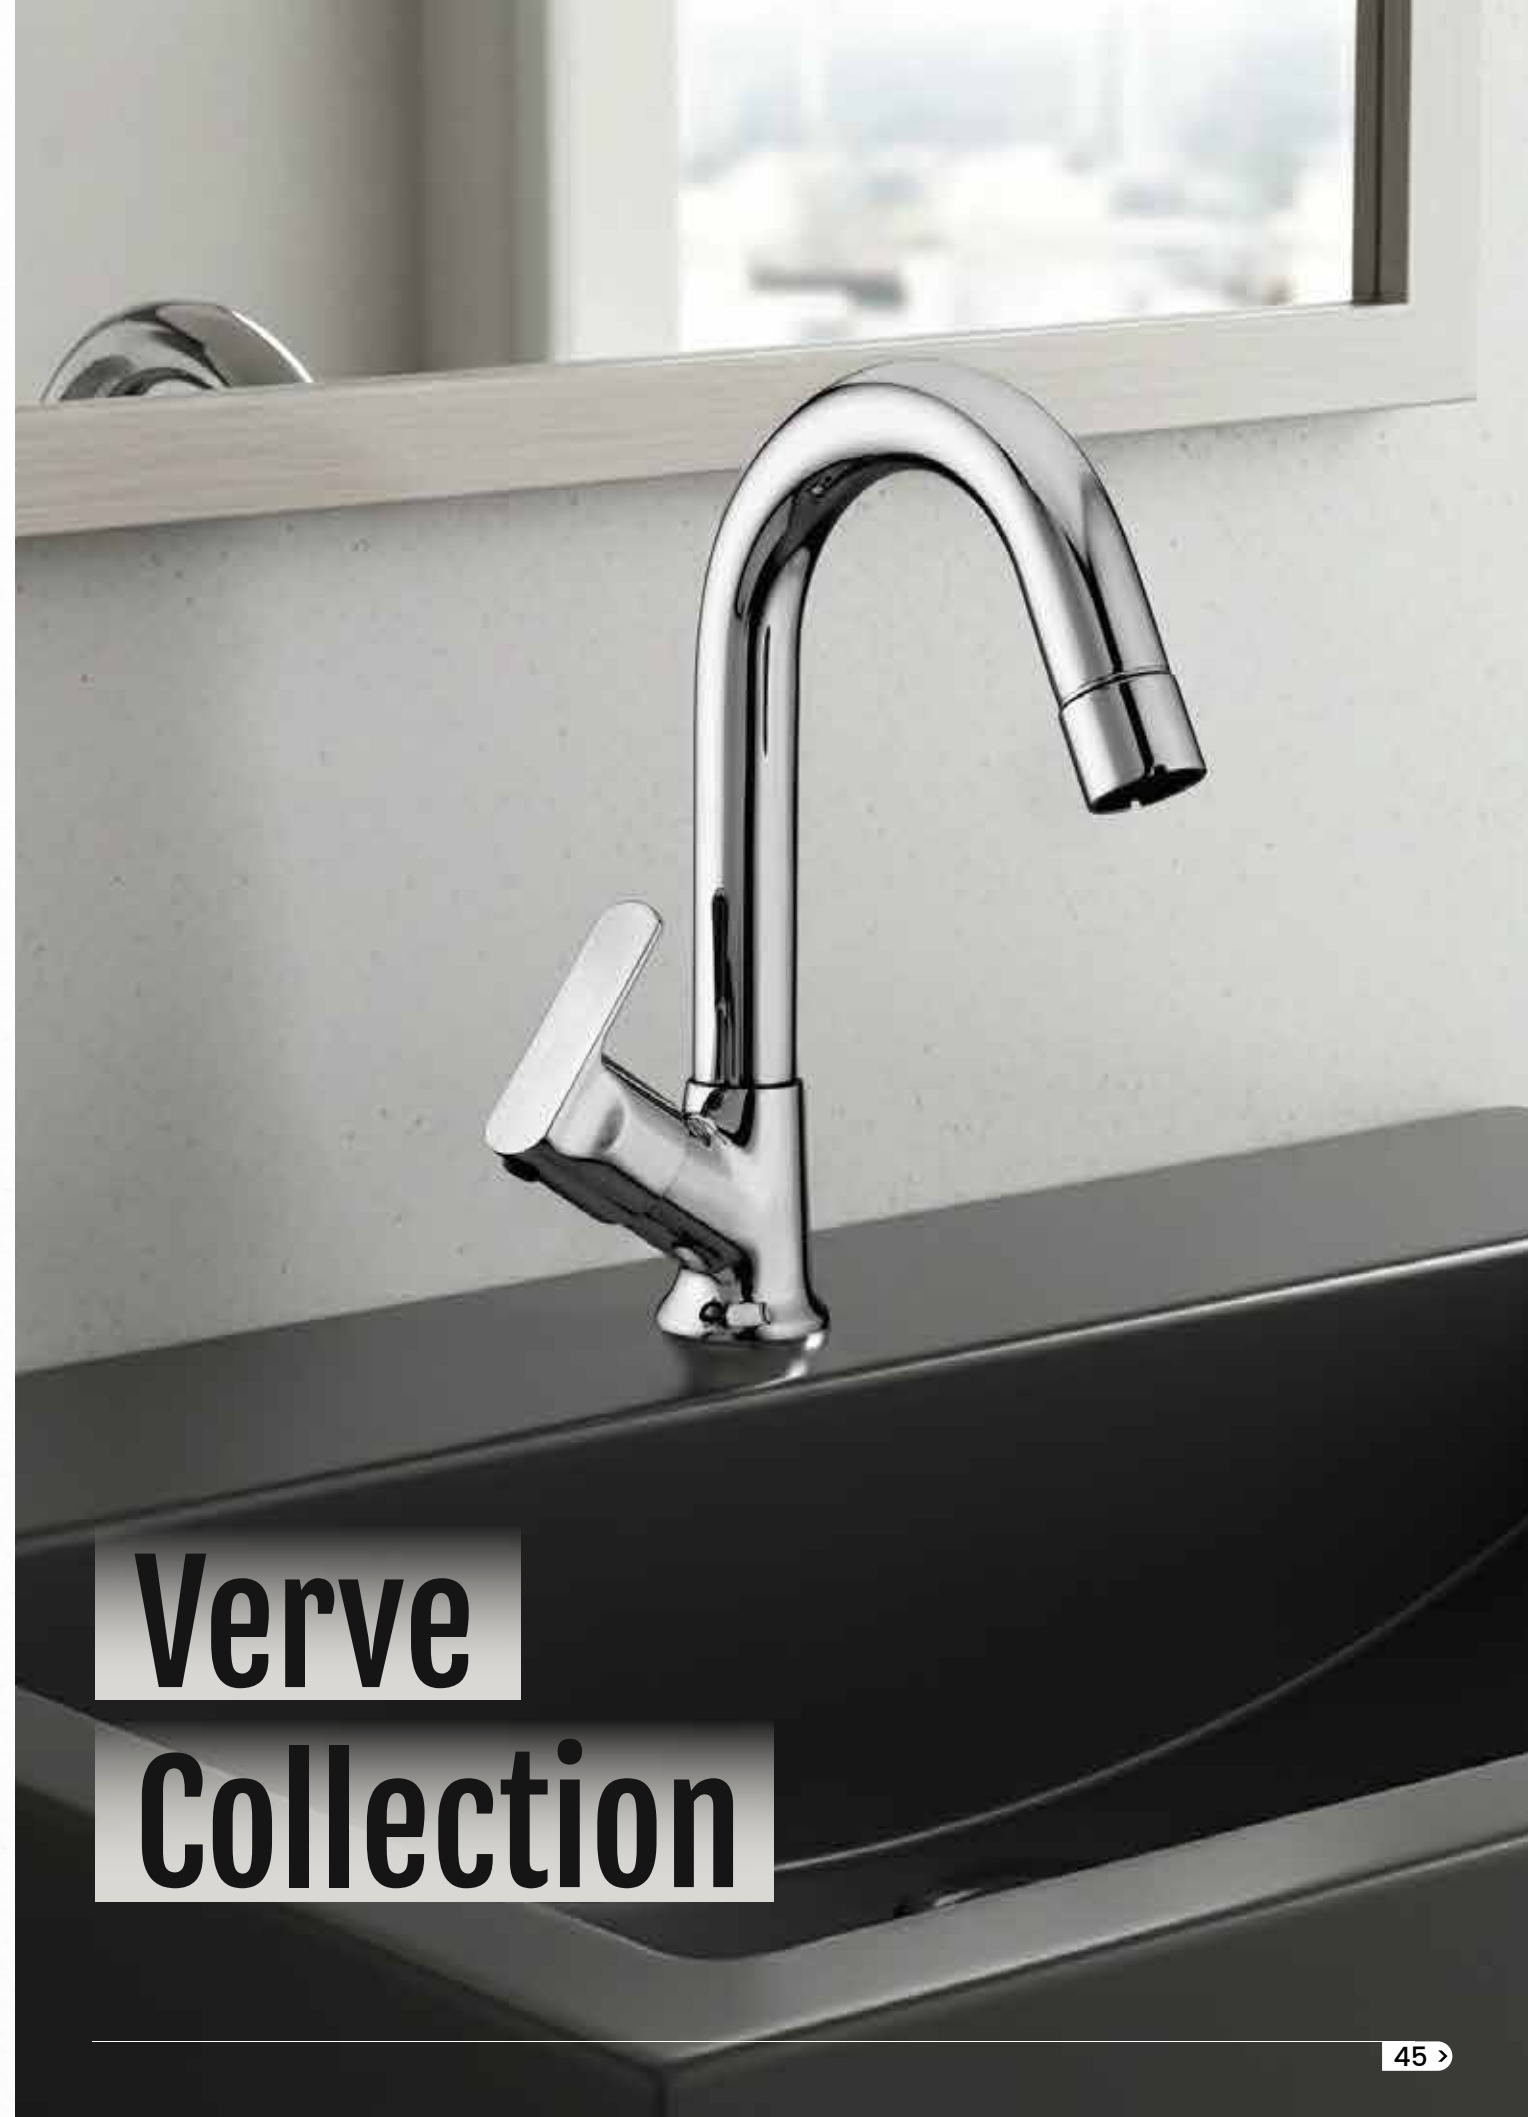

Pillar Cock Eco
(WG-AX231CP)

Pillar Cock Eco

Nozzle Bib Cock
(WG-AX232CP)

Nozzle Bib Cock with Flange

2-Way Bib Cock
(WG-AX233CP)

2-Way Bib Cock with Flange

2-Way Angle Valve
(WG-AX234CP)

2-Way Angle Valve with Flange