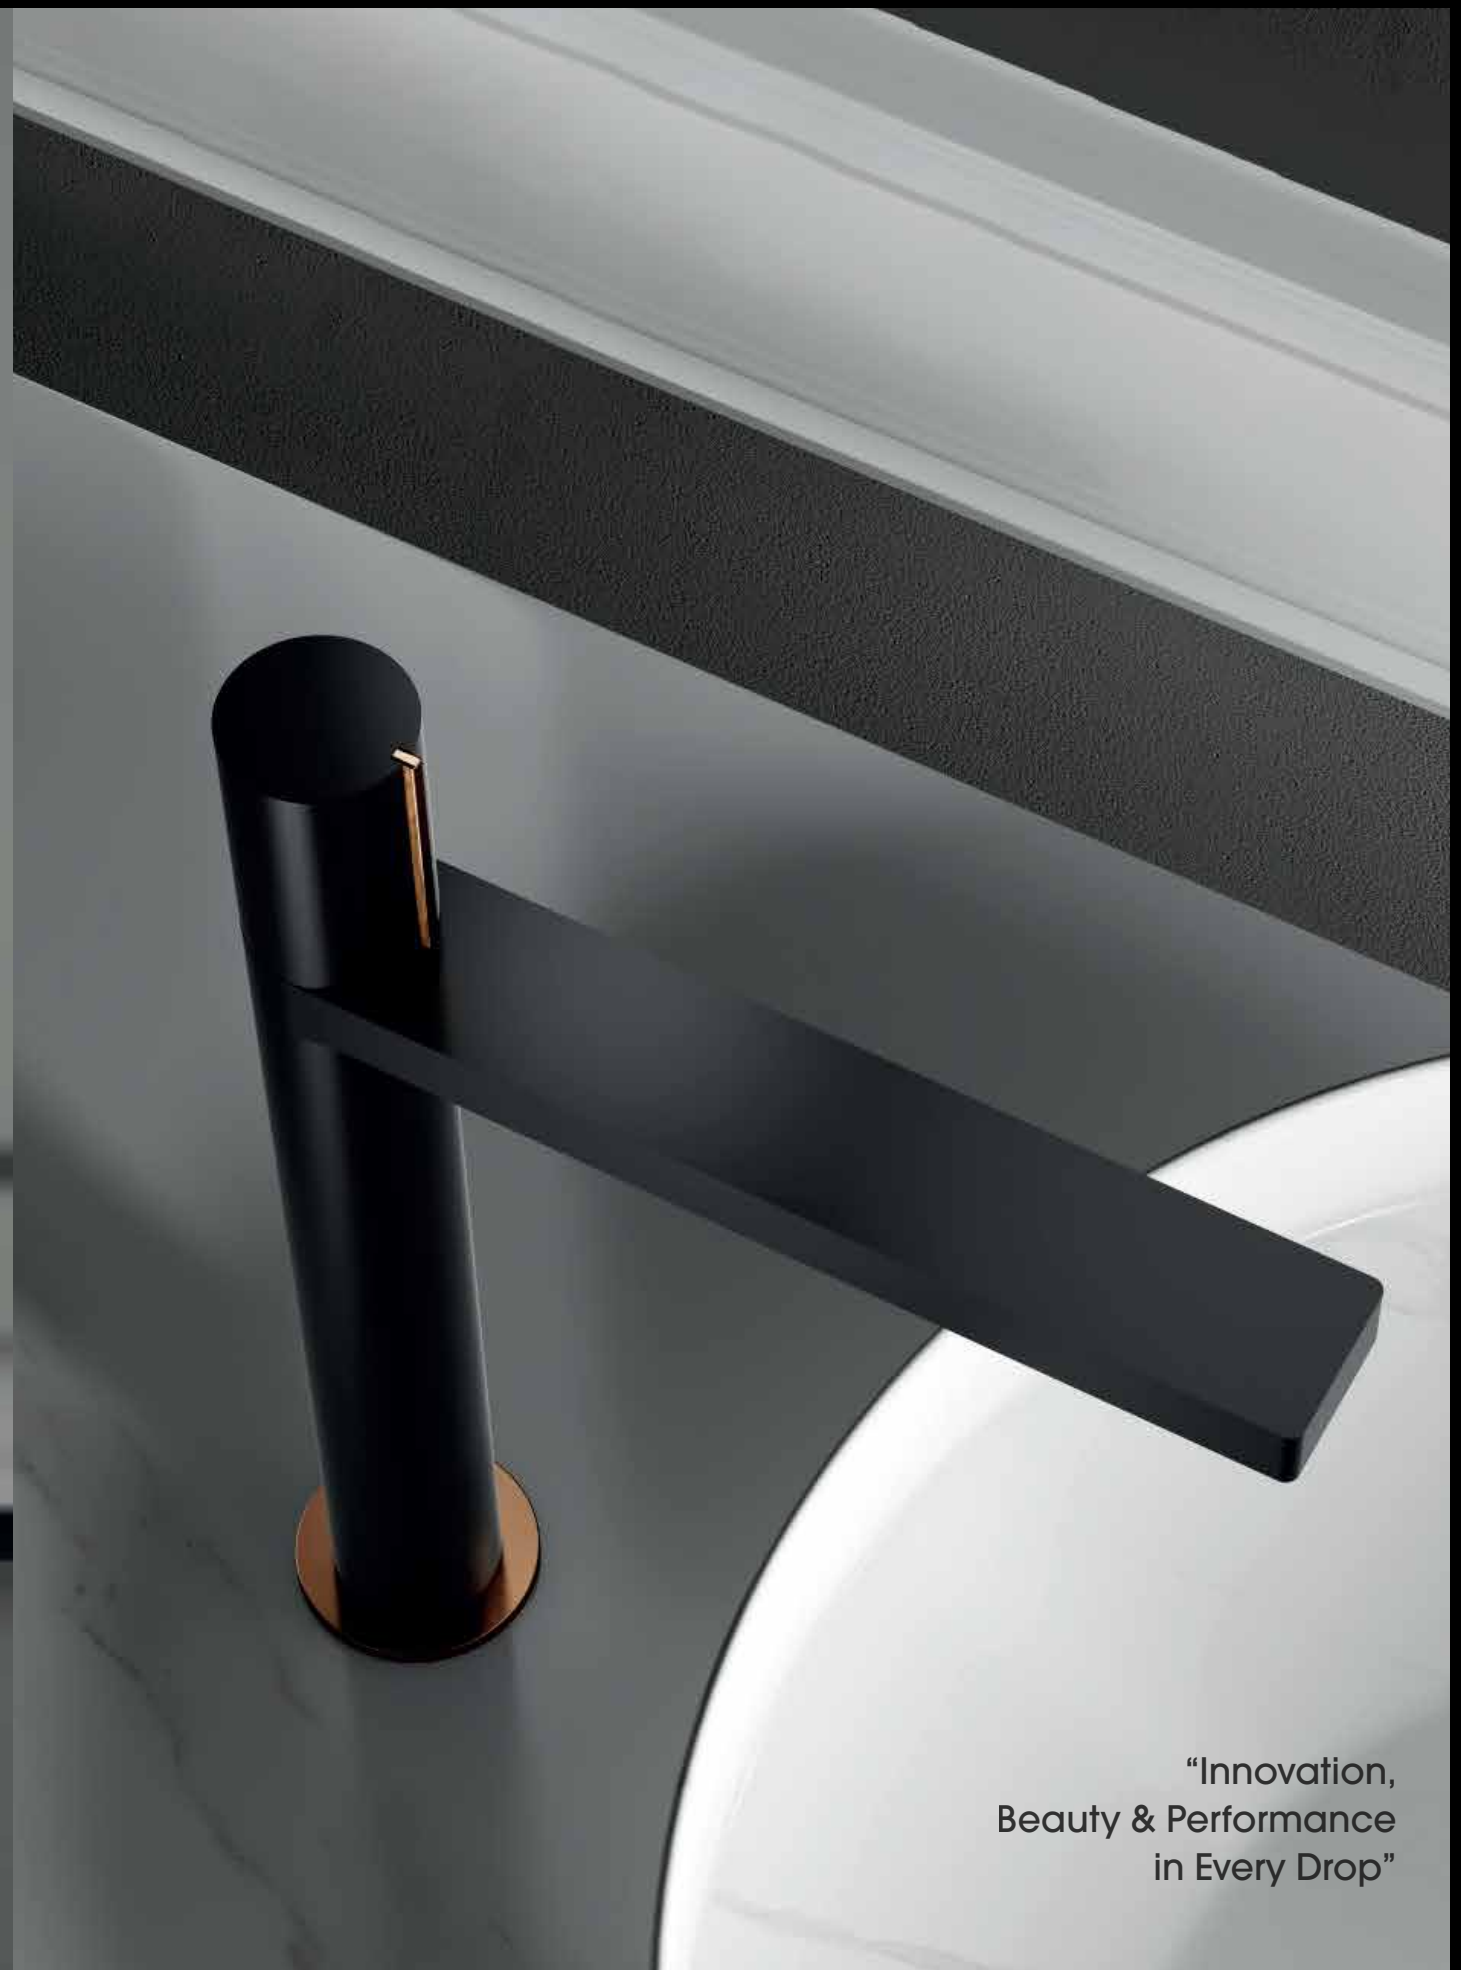

Stile Vivo Collection »

“Innovation, Beauty & Performance in Every Drop”

“Innovation,
Beauty & Performance
in Every Drop”